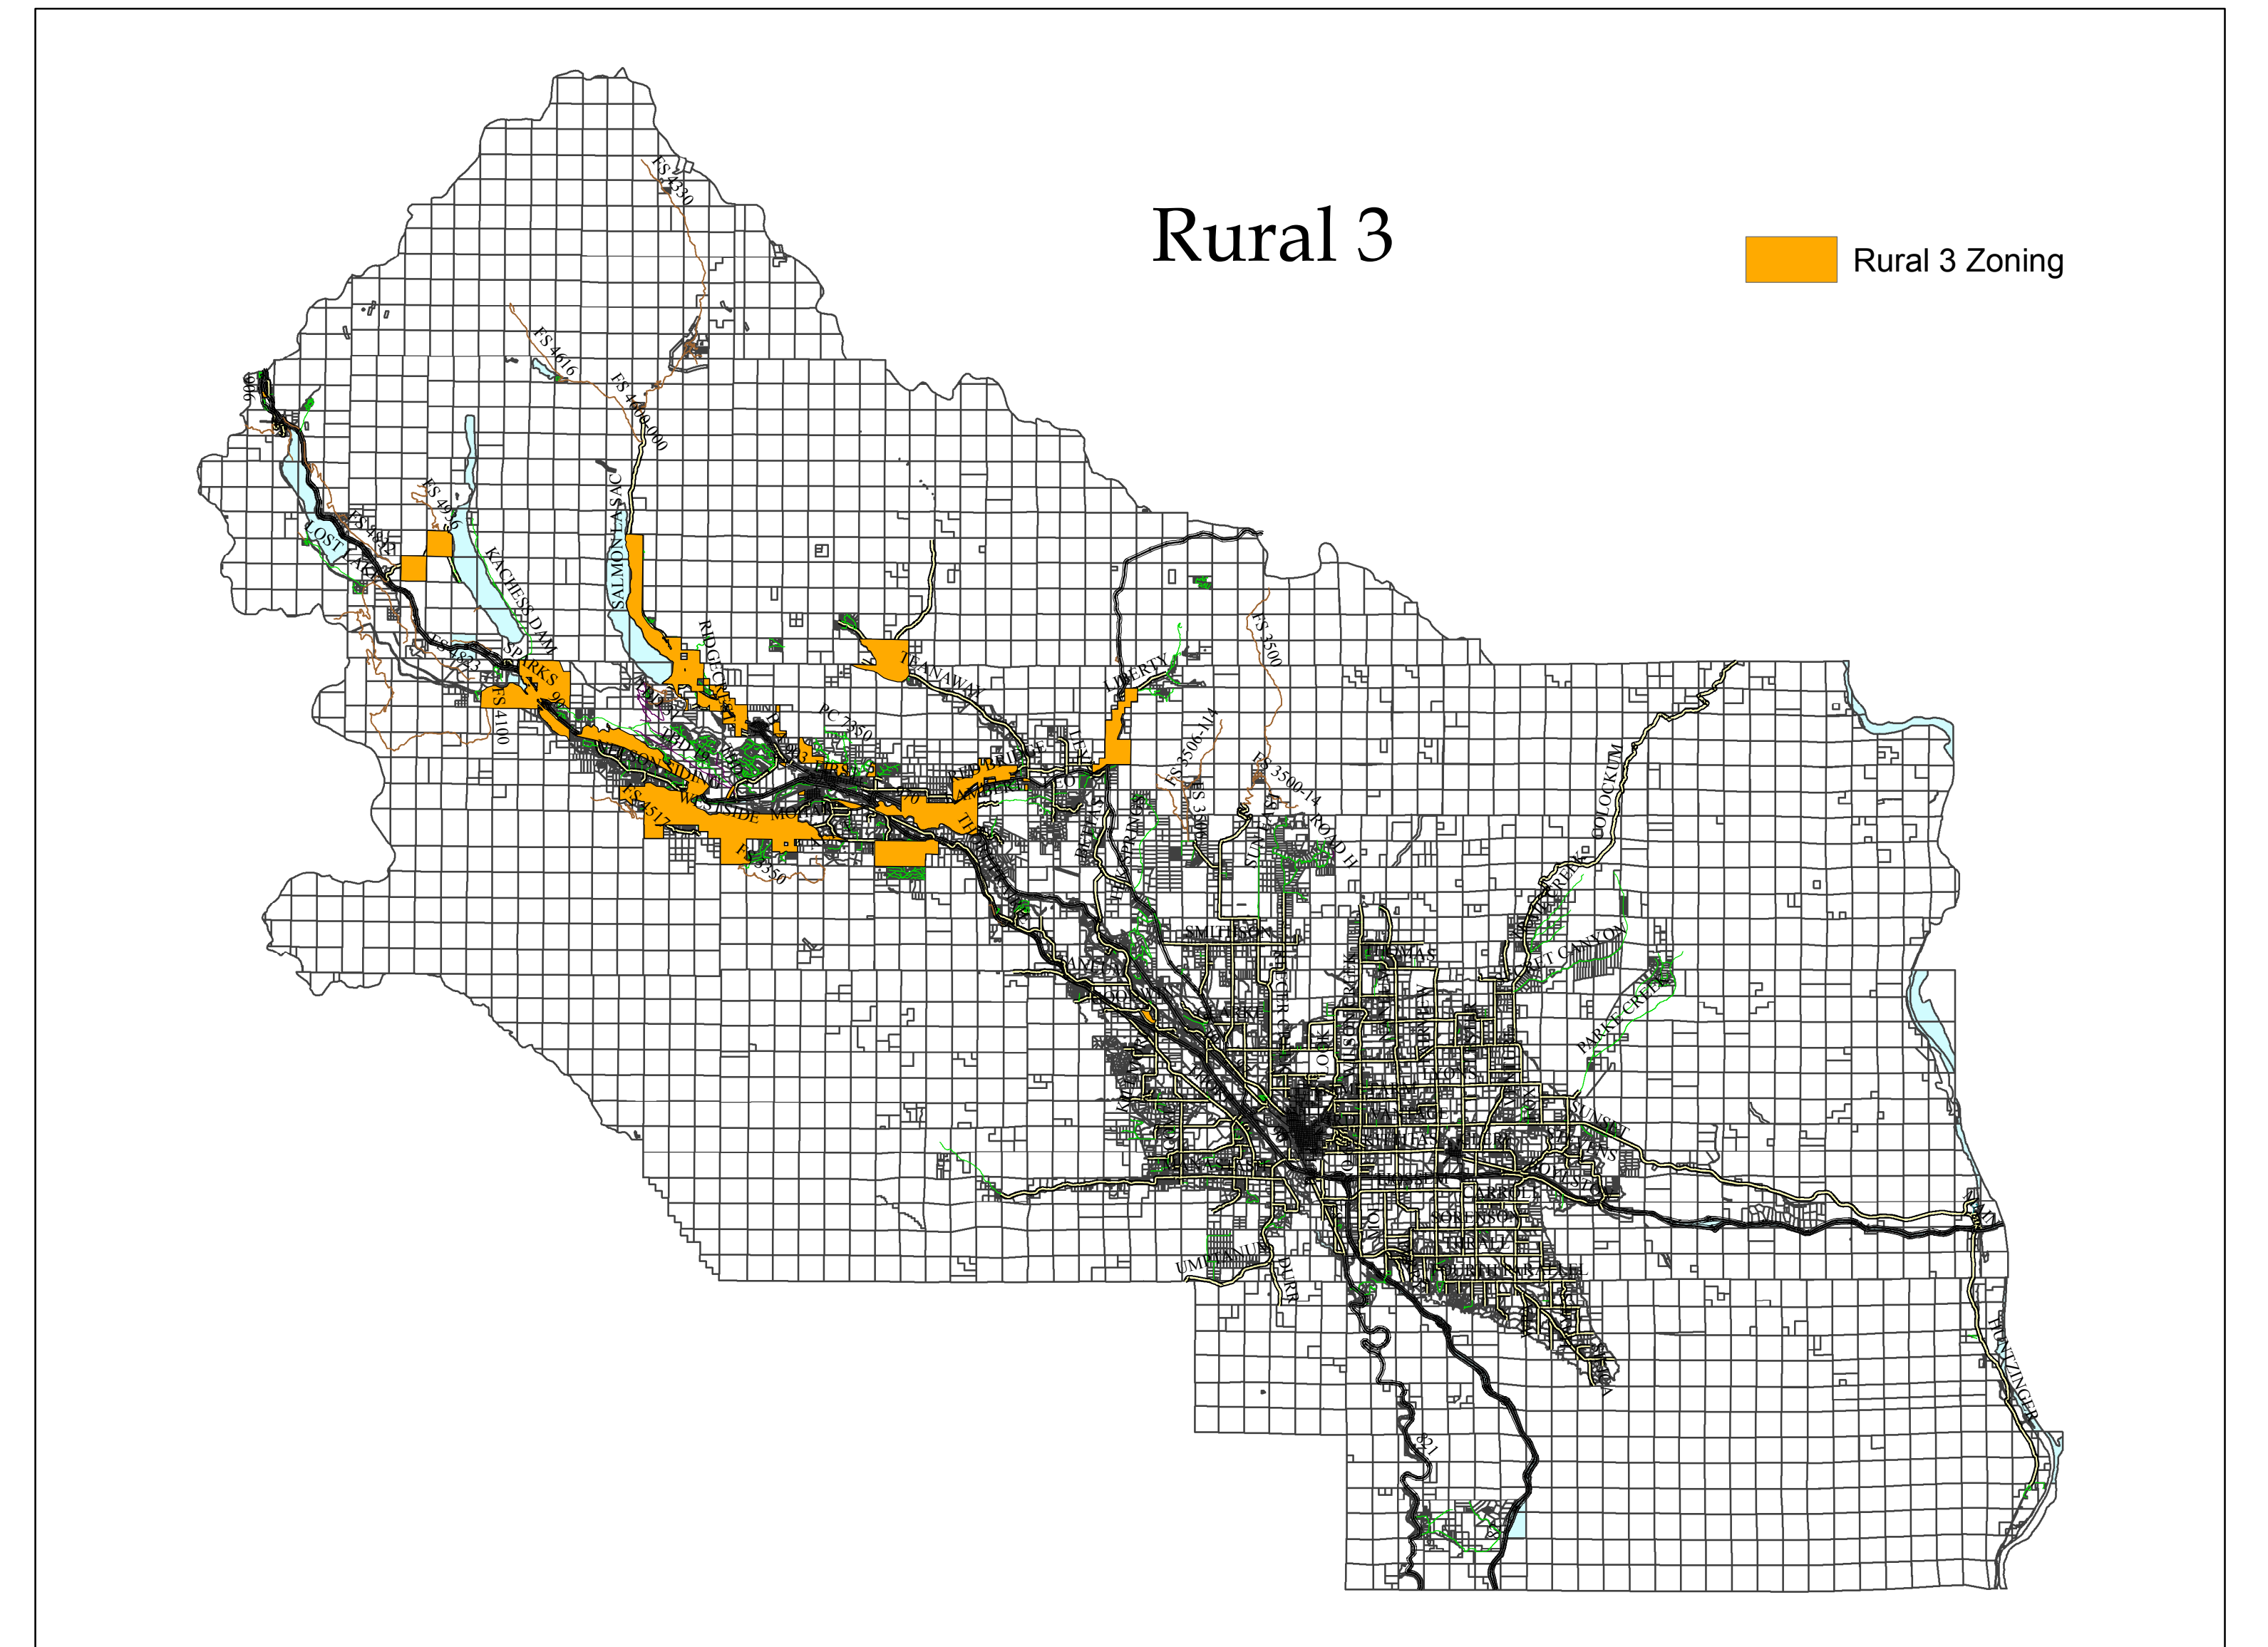

Isolated Zoning Categories

RF Scale
1:340,000