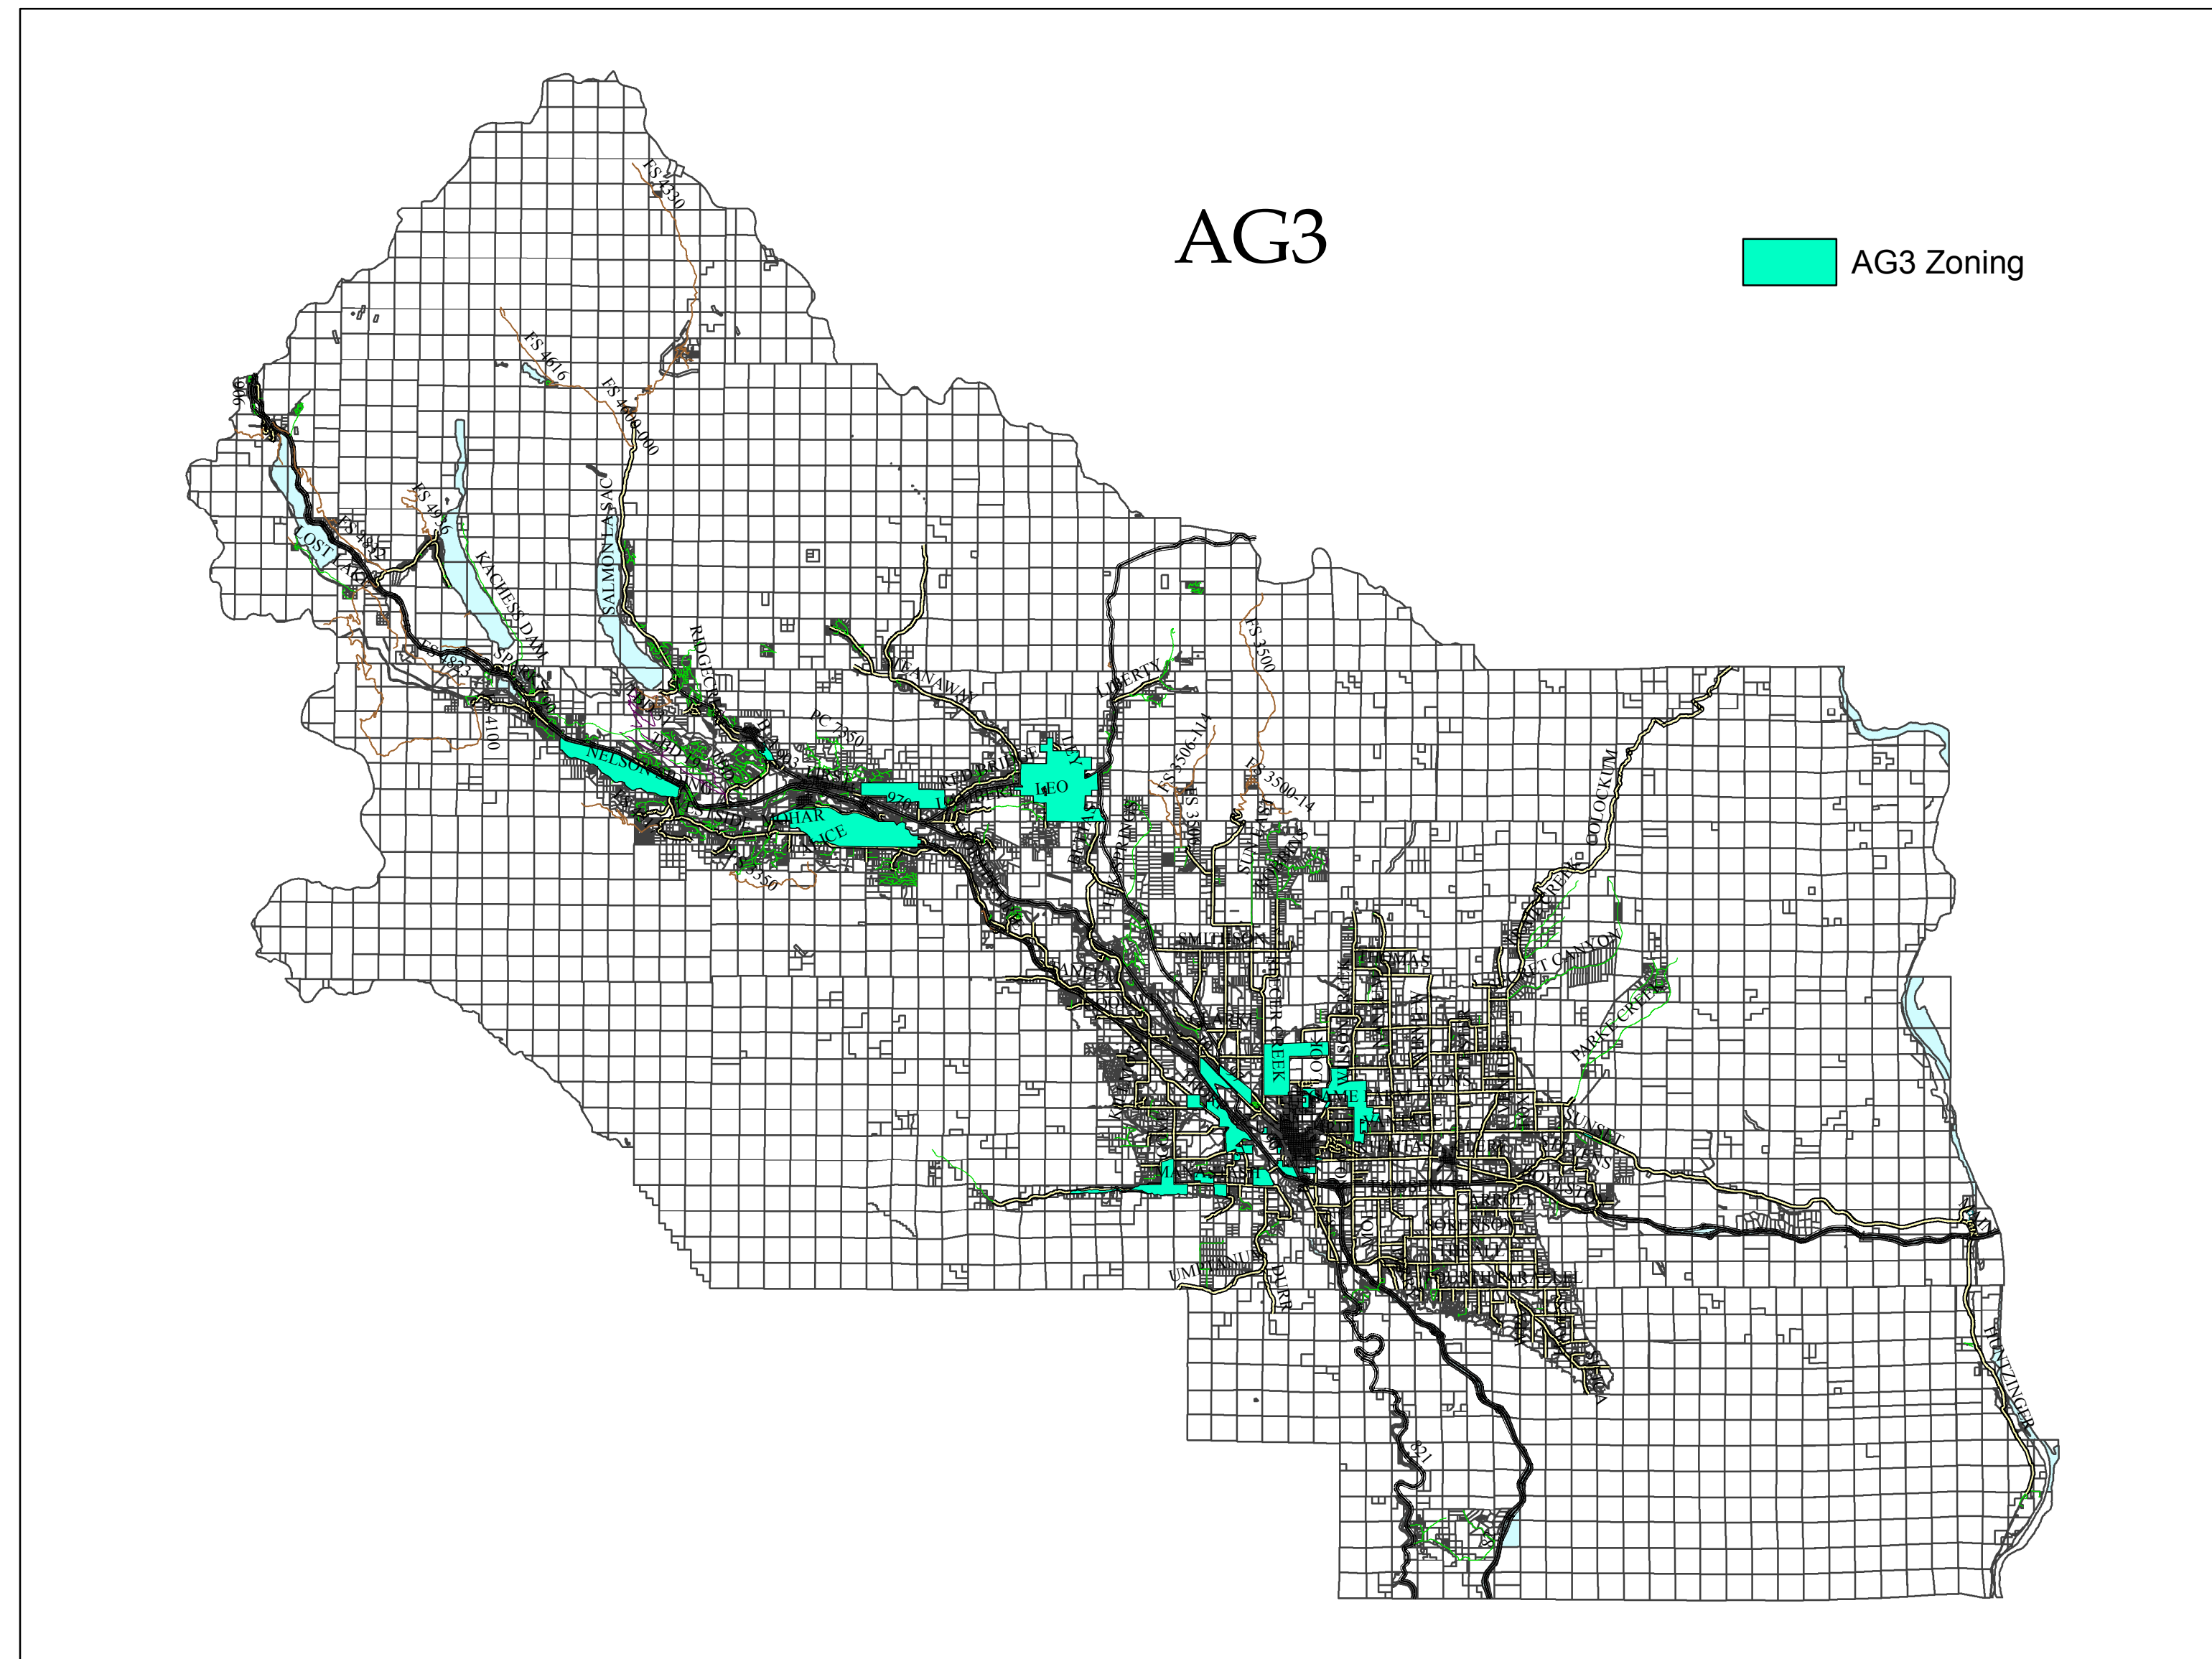

Isolated Zoning Categories

RF Scale
1:340,000