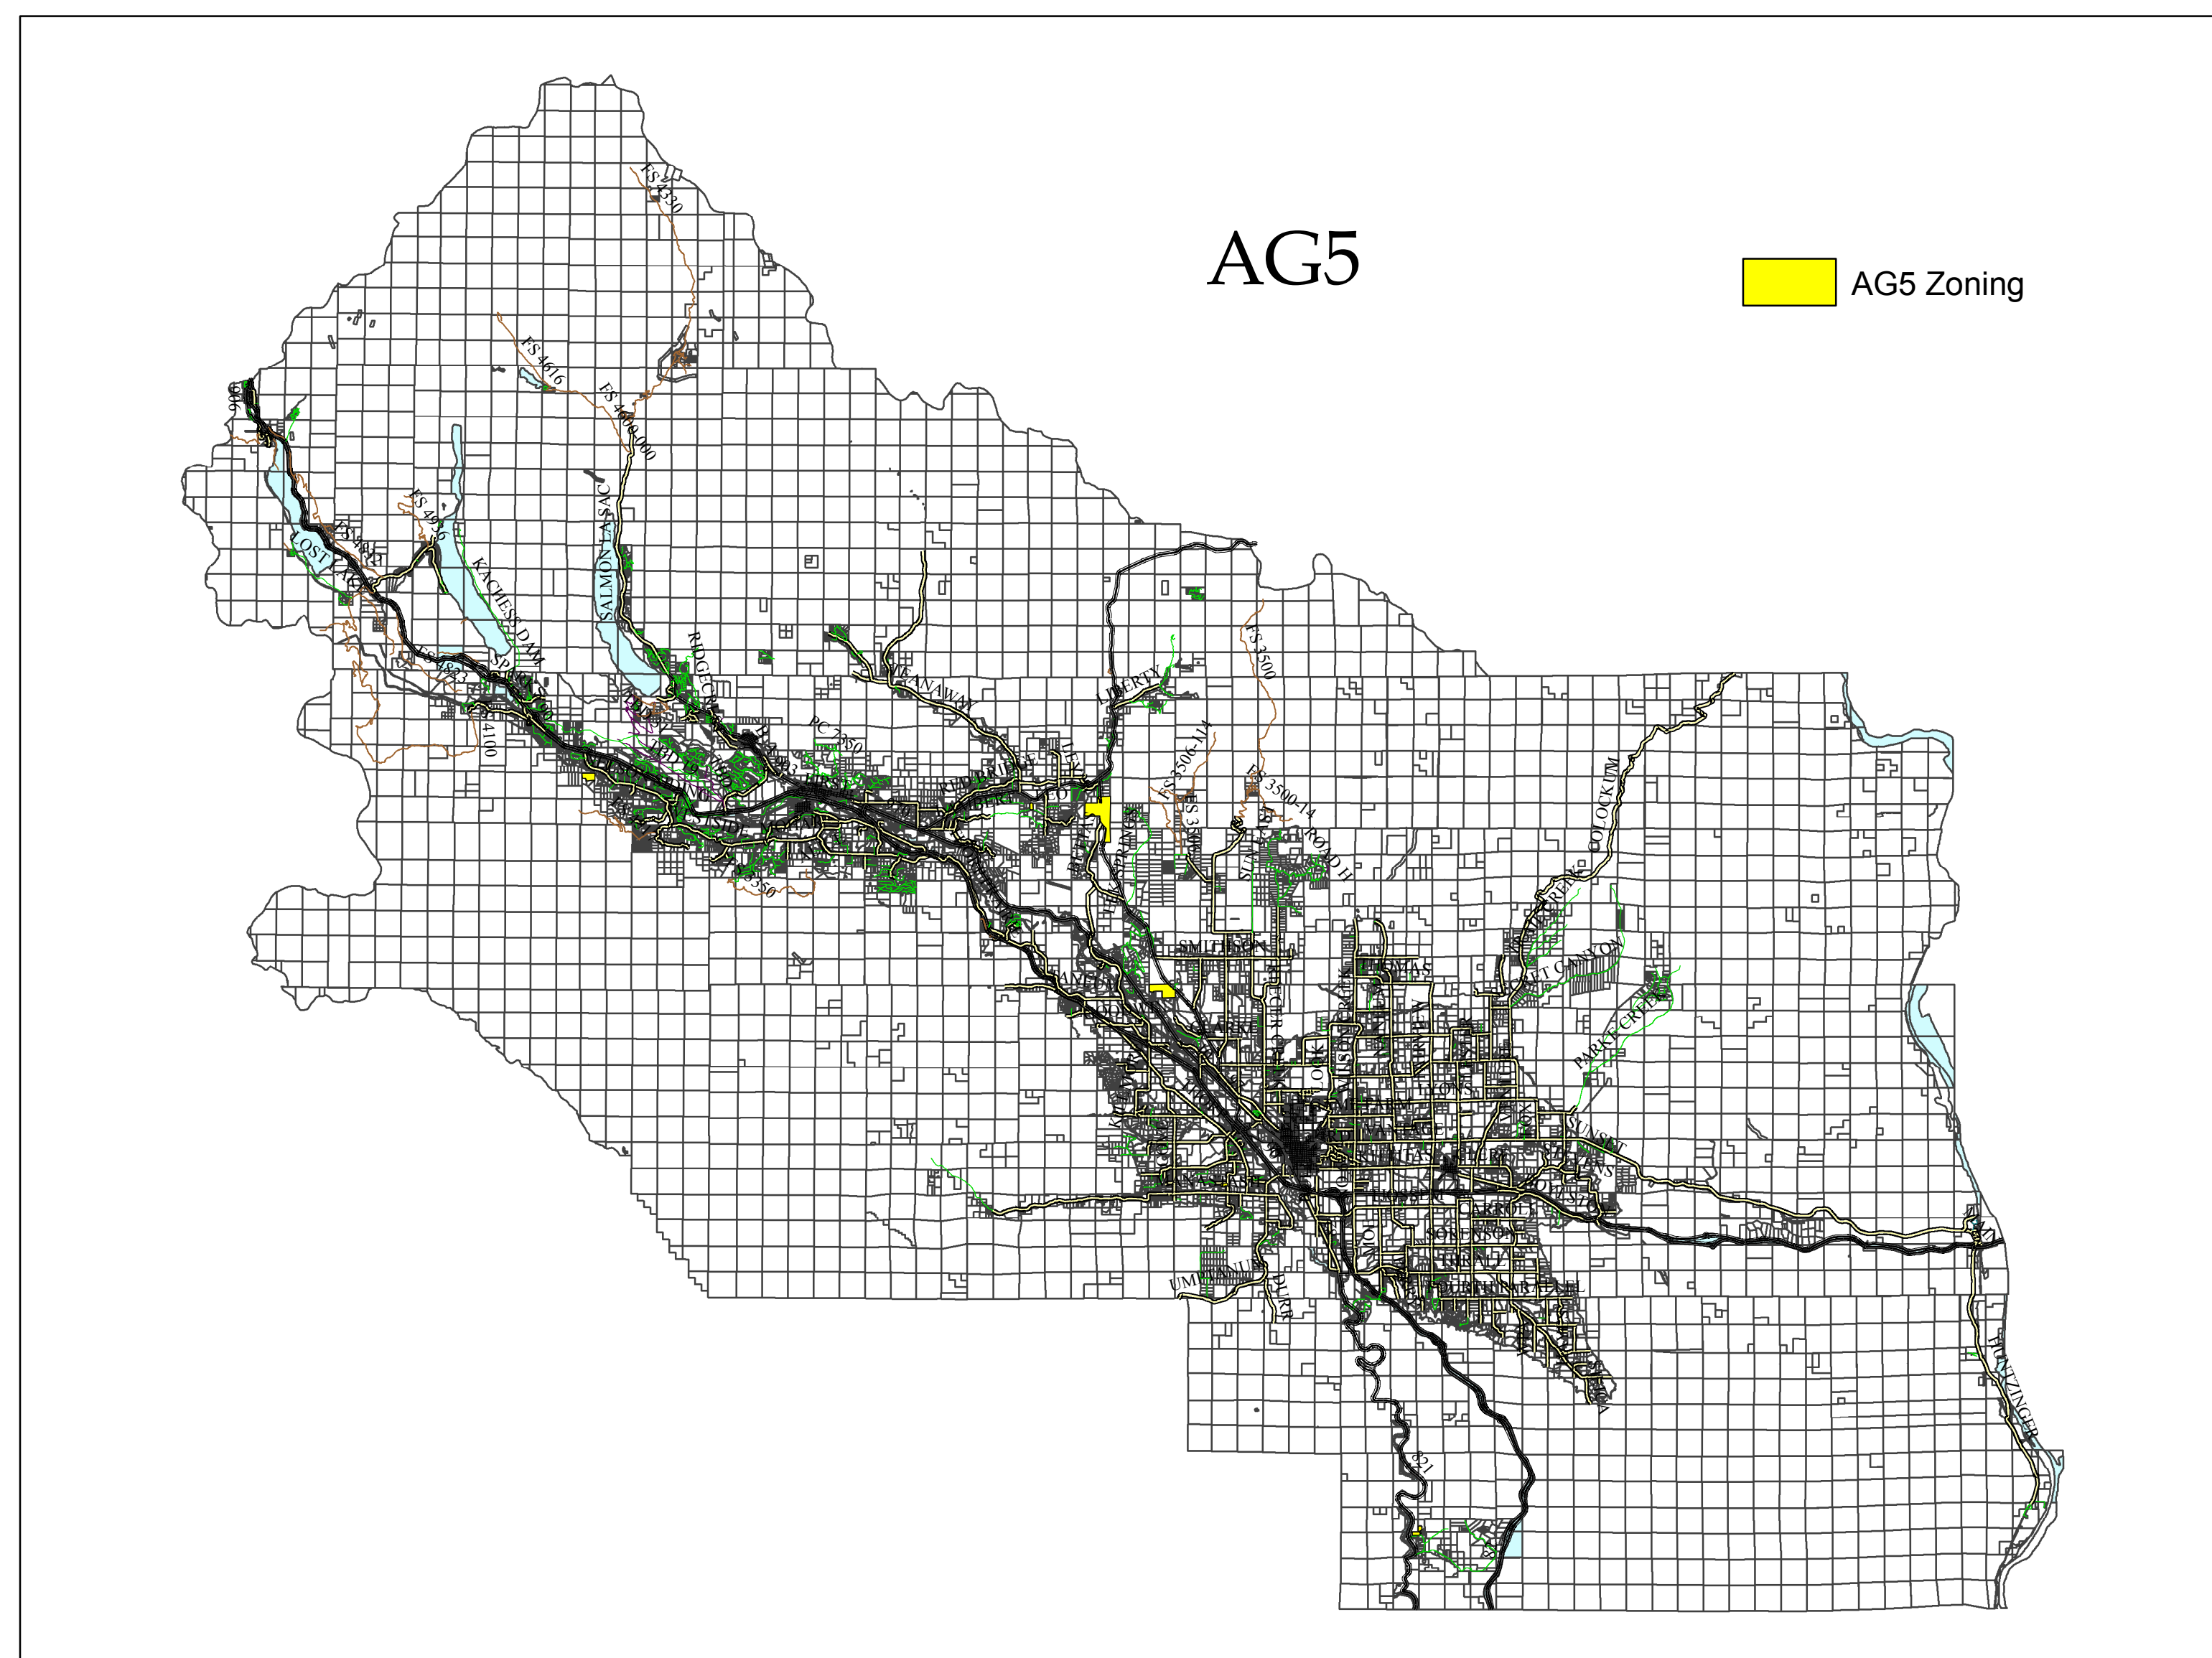

Isolated Zoning Categories

RF Scale
1:340,000