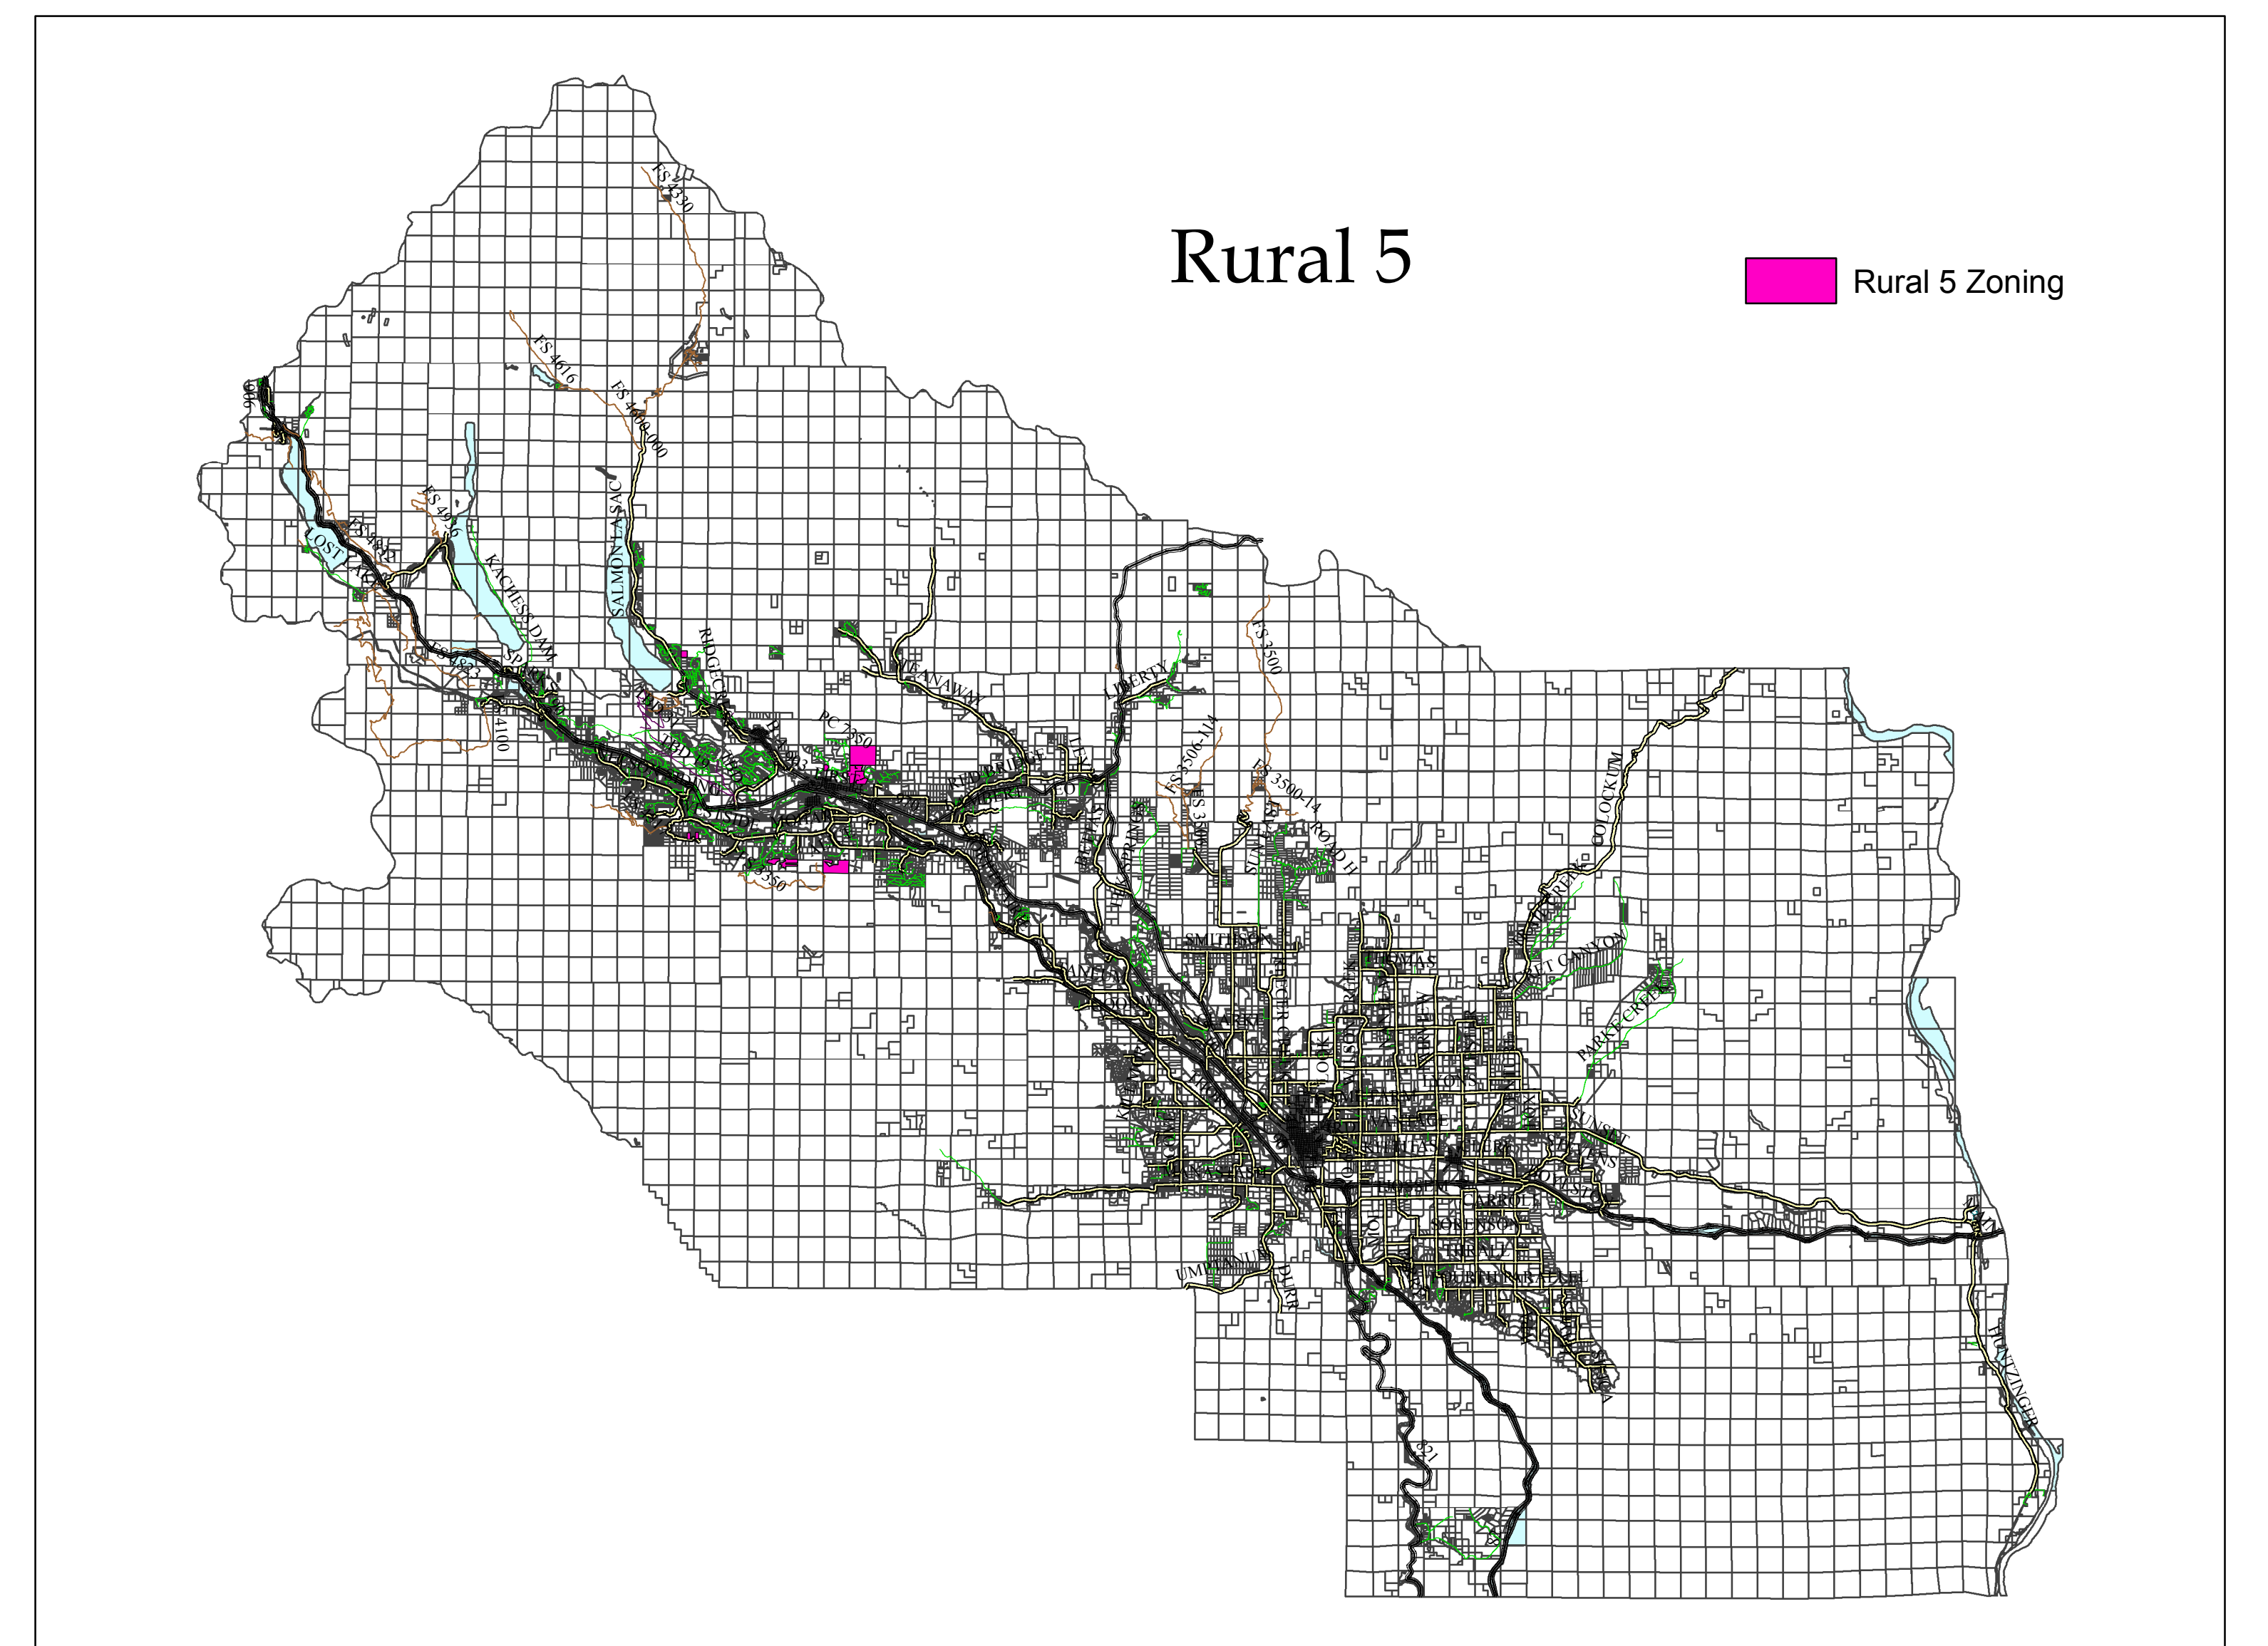

Isolated Zoning Categories

RF Scale
1:340,000